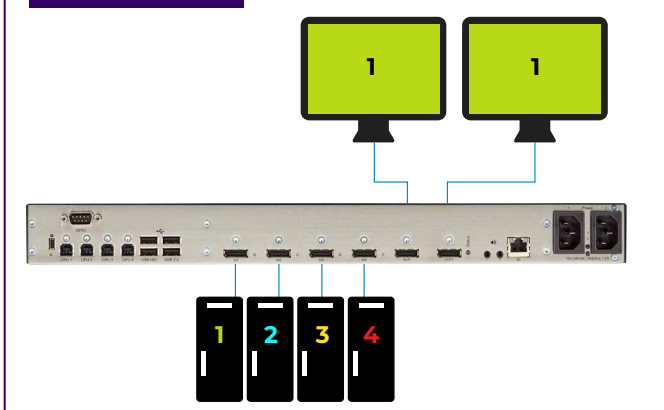

## Emerald VUE

DisplayPort video signals on one or two 4K displays.

- 4:2 KVM switch combined with multiview video processing
- 4 DisplayPort inputs, 2 Display Port outputs
- 4K60Hz, 8-bit, 4:4:4 input and output
- Multiple modes of operation
- Low latency image transmission

- De-embedding to 8-channel digital or stereo analog audio
- Redundant Internal Power Supply Unit
- USB2.0 support
- Fits in 1U rackmount

Fullscreen Mode

Quadscreen Mode (Quad Mode)

Picture-in-Picture Mode (PiP Mode)

Preview Mode

2+2 Mode

Free Mode