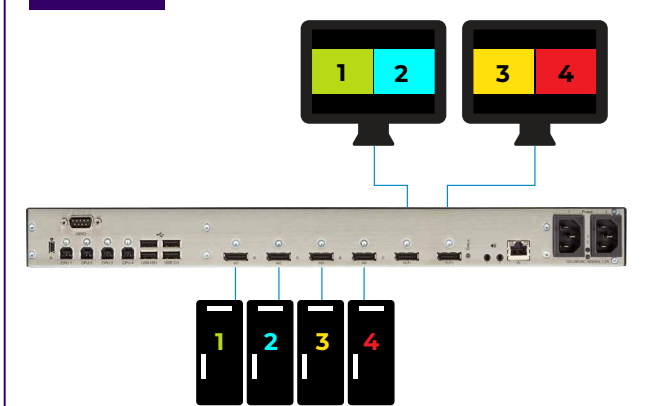

- De-embedding to 8-channel digital or stereo analog audio
- Redundant Internal Power Supply Unit
- USB2.0 support
- Fits in 1U rackmount

Fullscreen Mode

Quadscreen Mode (Quad Mode)

Picture-in-Picture Mode (PiP Mode)

Preview Mode

2+2 Mode

Free Mode