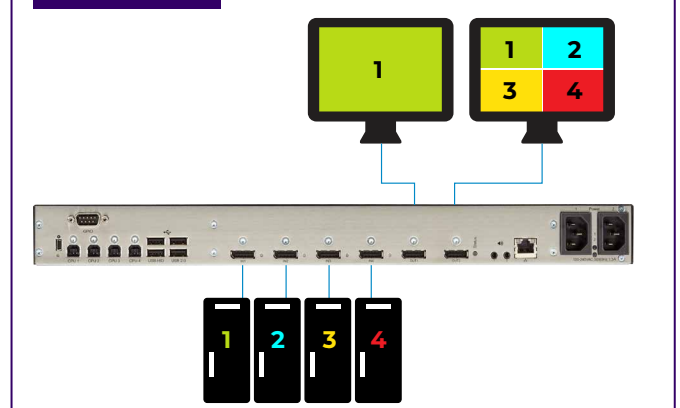

- De-embedding to 8-channel digital or stereo analog audio
- Redundant Internal Power Supply Unit
- USB2.0 support
- Fits in 1U rackmount

Fullscreen Mode

Quadscreen Mode (Quad Mode)

Picture-in-Picture Mode (PiP Mode)

Preview Mode

2+2 Mode

Free Mode