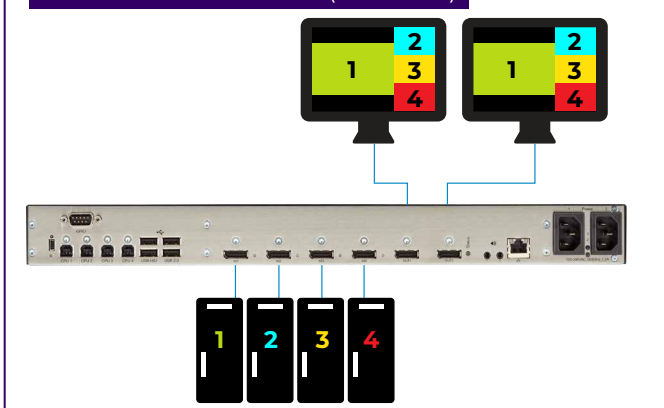

- De-embedding to 8-channel digital or stereo analog audio
- Redundant Internal Power Supply Unit
- USB2.0 support
- Fits in 1U rackmount

Fullscreen Mode

Quadscreen Mode (Quad Mode)

Picture-in-Picture Mode (PiP Mode)

Preview Mode

2+2 Mode

Free Mode