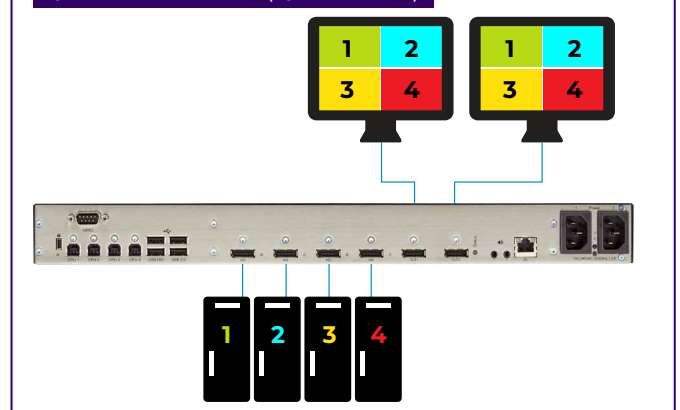

## Emerald VUE

DisplayPort video signals on one or two 4K displays.

- 4:2 KVM switch combined with multiview video processing
- 4 DisplayPort inputs, 2 Display Port outputs
- 4K60Hz, 8-bit, 4:4:4 input and output
- Multiple modes of operation
- Low latency image transmission

- De-embedding to 8-channel digital or stereo analog audio
- Redundant Internal Power Supply Unit
- USB2.0 support
- Fits in 1U rackmount

Fullscreen Mode

Quadscreen Mode (Quad Mode)

Picture-in-Picture Mode (PiP Mode)

Preview Mode

2+2 Mode

Free Mode