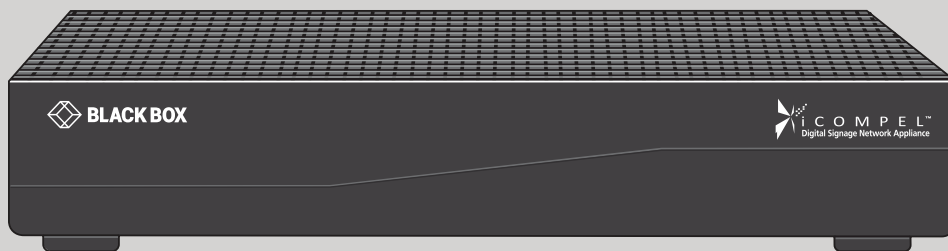

DATA SHEET

ICPS-VE-SU-N, ICPS-VE-SU-N-W

ICOMPEL 4K MULTI-ZONE MEDIA PLAYER, 15 ZONES

24/7 TECHNICAL SUPPORT AT 877.877.2269 OR VISIT BLACKBOX.COM