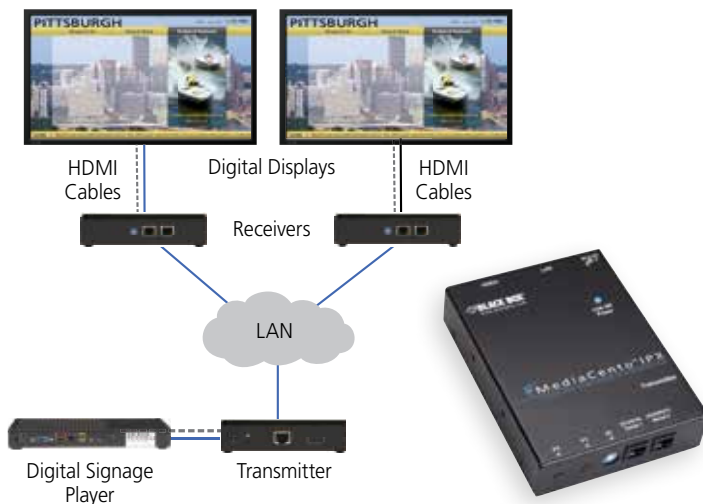

iCOMPEL Content Commander

Multuser, multichannel content management system for iCOMPEL networked digital signage system.

- Multiple screen formats to design content.
- Automate playlists with flexible scheduling.
- Distribute content with several content channels, simultaneous publishing, and more.

More info at: www.black-box.eu/iCOMPEL

Video Wall Creation

VideoPlex4™

Control and scale video across four displays of any size and resolution to create eye-catching video walls.

- Freely scale and position video sources, including rotations.
- Enlarge video across several screens. The system compensates for gaps between displays so proportions are preserved.
- Control with ease. Setup can be done from software loaded on a PC connected via USB.

More info at: www.black-box.eu/vp4

HDMI-over-IP Distribution, Video Wall Control & Matrix Switching

MediaCentro IPX™

Everything your customer needs to send HDMI video over IP.

- Simple to install and configure.
- Flexible system enables you to start small and expand up to 100s of screens without limitation..
- Save on cabling costs. The system leverages your existing infrastructure.
- The kit is a pre-configured system for easy video distribution over a network including LAN switch, cables, one transmitter, and 2, 4 or, 8 receivers.

MediaCentro IPX™ Controller

Enables IP-based video matrix switching and video wall control for HDMI-over-IP solutions.

- Switch from any source to any display.
- Create presets and combine multiple receivers into a video wall.
- Control and switch video wall zones remotely.
- Mobile support.
- Eliminates the need for expensive video matrix control systems.