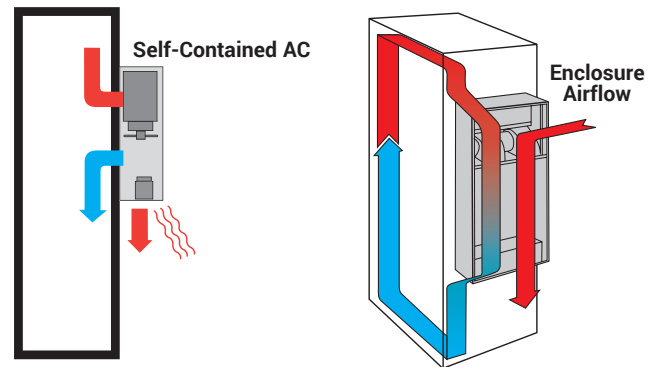

In smaller installations, you can save thousands and a lot of headaches by using a ClimateCab cabinet instead of installing a data centre with a cooling system and raised floors.

The digitally controlled air-conditioning unit keeps equipment cool and removes heat buildup by using closed-loop cooling. Sealed cable entries prevent air exchange with warm ambient air. Just install your equipment, plug in the AC unit, and you have a complete, self-contained, self-supporting micro data centre. No plumbing is needed as an internal evaporator eliminates condensation.

The AC unit can easily be installed on the outside of the cabinet by two people in about five minutes.

RM5030EU and RMAC2500EU

What's included

- ClimateCab IP52 / NEMA-12 Cabinet with M6 Rails
- 2950 to 8530 BTU air-conditioning unit
- Hardware to mount the AC to the cabinet and Instructions

RESOURCES

► WHITE PAPERS

Cooling IT Equipment Cabinets

Download white papers:
black-box.eu/whitepapers

► VIDEOS

Climate-Controlled IT Enclosures

Watch videos:
black-box.eu/videos

HOW CLIMATECAB WORKS

Cooling with ClimateCab

- Put the cabinet where you want it and plug it in
- No need for piping, wiring, or a drain on freestanding models. Wallmount models require a drain
- ClimateCab is efficient, self-contained cooling that doesn't waste your money cooling an entire room