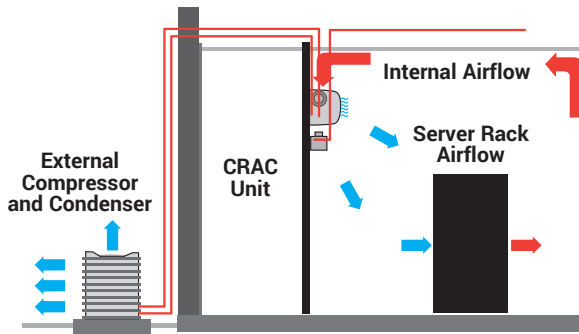

In smaller installations, you can save thousands and a lot of headaches by using a ClimateCab cabinet instead of installing a data centre with a cooling system and raised floors.

The digitally controlled air-conditioning unit keeps equipment cool and removes heat buildup by using closed-loop cooling. Sealed cable entries prevent air exchange with warm ambient air. Just install your equipment, plug in the AC unit, and you have a complete, self-contained, self-supporting micro data centre. No plumbing is needed as an internal evaporator eliminates condensation.

The AC unit can easily be installed on the outside of the cabinet by two people in about five minutes.

RM5030EU and RMAC2500EU

What's included

- ClimateCab IP52 / NEMA-12 Cabinet with M6 Rails
- 2950 to 8530 BTU air-conditioning unit
- Hardware to mount the AC to the cabinet and Instructions

Cooling without ClimateCab

- Compressor, air handler, and pump all require dedicated electrical circuits
- Piping and wiring installation can be disruptive
- Project can take weeks and require contractors
- Inefficient cooling wastes money

Cooling with ClimateCab

- Put the cabinet where you want it and plug it in
- No need for piping, wiring, or a drain on freestanding models. Wallmount models require a drain
- ClimateCab is efficient, self-contained cooling that doesn't waste your money cooling an entire room